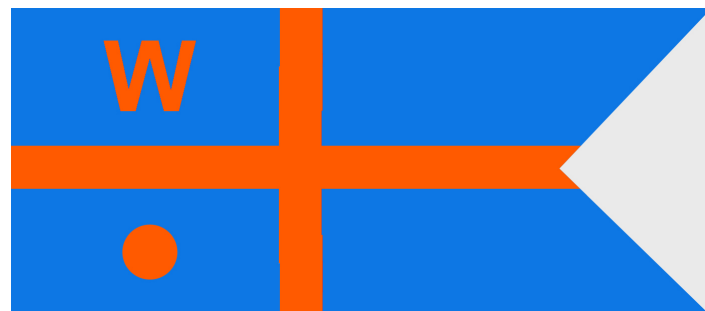

Club Officer Flags

Commodore

Rectangle with swallow tail
upper inner canton containing
letter "W"

Past Commodore

Rectangle with orange cross,
upper inner canton containing
letter "W" and lower inner canton
containing one ball

Vice Commodore

Rectangle with swallow tail,
upper inner canton containing
letter "W" and lower inner canton
containing one ball

Rear Commodore

Rectangle with swallow tail,
upper inner canton containing
letter "W" and lower inner canton
containing two balls

Club Manager

Rectangle with swallow tail,
upper inner canton containing
letter "W" and lower inner canton
containing orange five point star