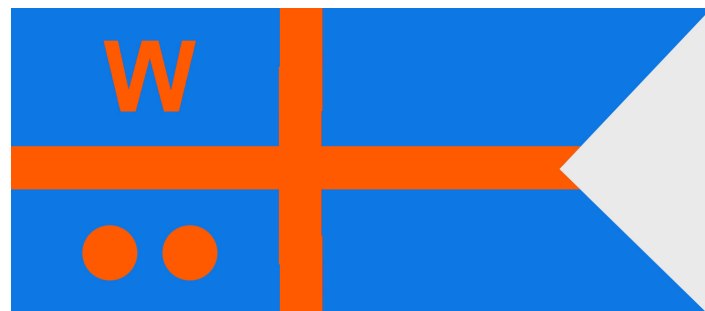

Club Officer Flags

Commodore

Rectangle with swallow tail
upper inner canton containing
letter "W"

Past Commodore

Rectangle with orange cross,
upper inner canton containing
letter "W" and lower inner canton
containing one ball

Vice Commodore

Rectangle with swallow tail,
upper inner canton containing
letter "W" and lower inner canton
containing one ball

Rear Commodore

Rectangle with swallow tail,
upper inner canton containing
letter "W" and lower inner canton
containing two balls

Club Manager

Rectangle with swallow tail,
upper inner canton containing
letter "W" and lower inner canton
containing orange five point star