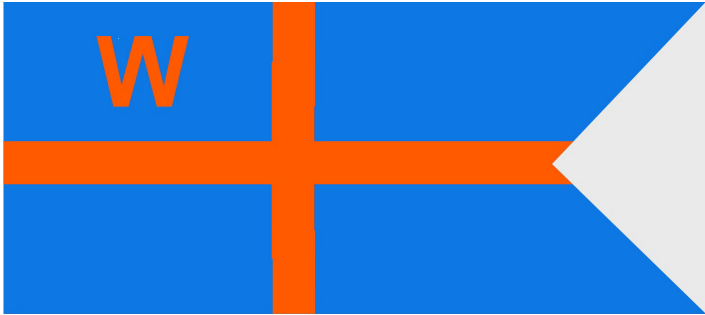

Club Officer Flags

Commodore

Rectangle with swallow tail
upper inner canton containing
letter "W"

Past Commodore

Rectangle with orange cross,
upper inner canton containing
letter "W" and lower inner canton
containing one ball

Vice Commodore

Rectangle with swallow tail,
upper inner canton containing
letter "W" and lower inner canton
containing one ball

Rear Commodore

Rectangle with swallow tail,
upper inner canton containing
letter "W" and lower inner canton
containing two balls

Club Manager

Rectangle with swallow tail,
upper inner canton containing
letter "W" and lower inner canton
containing orange five point star