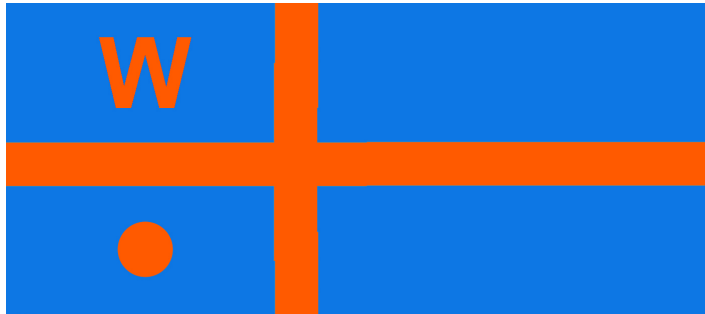

Club Officer Flags

Commodore

Rectangle with swallow tail
upper inner canton containing
letter "W"

Past Commodore

Rectangle with orange cross,
upper inner canton containing
letter "W" and lower inner canton
containing one ball

Vice Commodore

Rectangle with swallow tail,
upper inner canton containing
letter "W" and lower inner canton
containing one ball

Rear Commodore

Rectangle with swallow tail,
upper inner canton containing
letter "W" and lower inner canton
containing two balls

Club Manager

Rectangle with swallow tail,
upper inner canton containing
letter "W" and lower inner canton
containing orange five point star